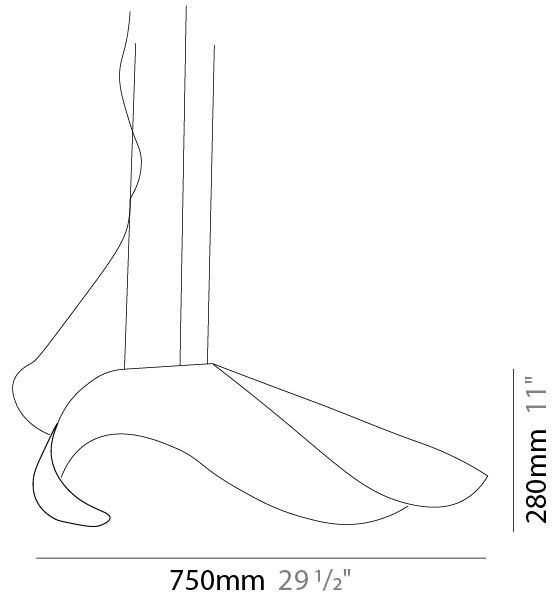

NON SO! SUSPENSION

D131469-

base number

1. To build a product code in our configurator select the specify button on the base model # product page
2. To build a manual product code on this datasheet choose from the options listed below in blue font and add the suffix to the base model #

GENERAL

Series: Non So!
Brand: Knikerboker
Division: Design
Mounting Type: Suspension
Mounting Location: Ceiling
Subcategory: Pendant

PHYSICAL

Shape: Round
Diameter (mm): 750
Diameter (in): 29 1/2
Height (mm): 280
Height (in): 11
Extension (mm): 2000
Extension (in): 78 3/4
Light Distribution: Asymmetric
Installation Requirement: Silicon Cable 2000mm / 78 3/4
Fixture Finish: BFM / BRL / BRW / CLF / CLM / CLW / GLF / GLM / GLW / MBK / SLF / SLM / SLW / WHI
Fixture Material: Metal
Cable Details: 3 Steel Cables 2000mm / 78 3/4 / Silicon Cable 2000mm / 78 3/4

ELECTRICAL

Lamp Type: LED
Total Output Wattage (W): 20
Dimming: Tri-Mode (Non-Dimming and Phase Dimming (120Vac only) and 0-10V Dimming)
Driver Included: Yes
Driver Location: Integrated
Driver Type: Constant Current - Universal
Driver Class: Class 2
Input Voltage (V): 120 - 277
Constant Current (MA): 250
Upon Request: 0-10Vdc dimming / Phase dimming @120Vac / 277Vac

LED

Number of LEDs: 2
Color Temperature (°K): 3000
Max. Delivered Lumen (lm): 2200
CRI: >85 CRI
Lamp Life (hrs): 50000

OPTICAL

RATINGS AND CERTIFICATIONS

Certified By: CSA Certified to UL and CSA Standards
IP rating: IP20