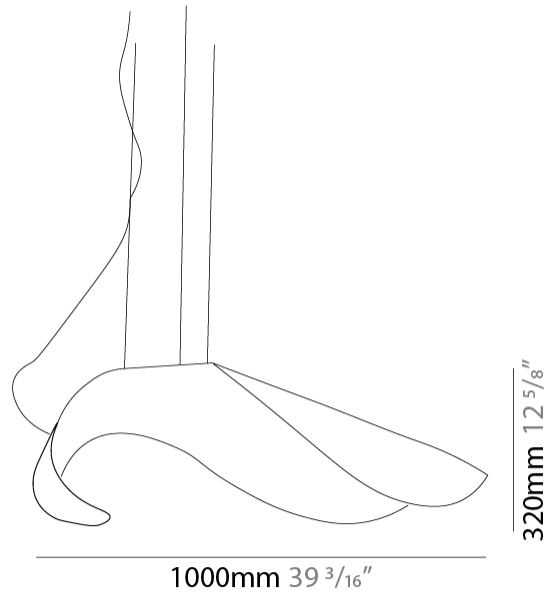

NON SO! SUSPENSION

D131483-

base number _____
Finish Options _____

1. To build a product code in our configurator select the specify button on the base model # product page
2. To build a manual product code on this datasheet choose from the options listed below in blue font and add the suffix to the base model #

GENERAL

Series: Non So!
Brand: Knikerboker
Division: Design
Mounting Type: Suspension
Mounting Location: Ceiling
Subcategory: Pendant

PHYSICAL

Shape: Round
Diameter (mm): 1000
Diameter (in): 39 3/8
Width (mm): 320
Width (in): 12 5/8
Extension (mm): 2000
Extension (in): 78 3/4
Light Distribution: Asymmetric
Fixture Finish: BFM / BRL / BRW / CLF / CLM / CLW / GLF / GLM / GLW / MBK / SLF / SLM / SLW / WHI
Fixture Material: Metal
Cable Details: 3 Steel Cables 2000mm / 78 3/4 / Silicon Cable 2000mm / 78 3/4

ELECTRICAL

Lamp Type: LED
Bulb Included: Bulb Included
Total Output Wattage (W): 30
Dimming: Tri-Mode (Non-Dimming and Phase Dimming (120Vac only) and 0-10V Dimming)
Driver Included: Yes
Driver Location: Integrated
Driver Type: Constant Current - Universal
Driver Class: Class 2
Input Voltage (V): 120 - 277
Constant Current (MA): 250
Upon Request: 0-10Vdc dimming / Phase dimming @120Vac / 277Vac

LED

Number of LEDs: 3
Color Temperature (°K): 3000
Max. Delivered Lumen (lm): 3300
CRI: >85 CRI
Lamp Life (hrs): 50000

OPTICAL

RATINGS AND CERTIFICATIONS

Certified By: CSA Certified to UL and CSA Standards
IP rating: IP20